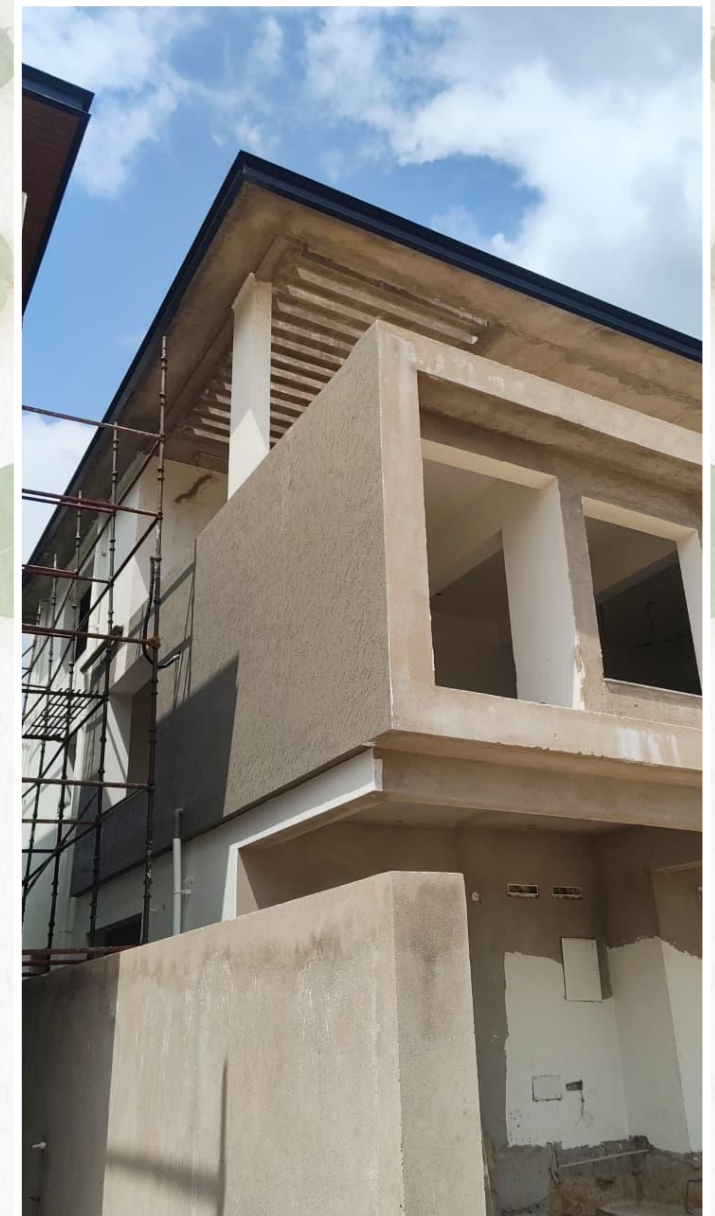

A decorative border at the top of the page features a green vine with small, heart-shaped leaves. The vine starts on the left and extends across the top, with some leaves turning yellowish-green towards the right.

THE VILLAASAM

SITE PROGRESS 1st July 2026

VILLA 3 Plumbing Work in Progress

VILLA 5 Balcony Railing Completed

VILLA 5 Ceiling Painting Work in Progress

VILLA 6 Balcony Railing & Cladding Completed

VILLA 6 External Deck Works

VILLA 7 Elevation Cladding Completed

VILLA 8 External Painting Work

VILLA 9

VILLA 10 2nd Floor Brick work in Progress

VILLA 10 2nd Floor Brick work in Progress

VILLA 11

VILLA 12

VILLA 13 Balcony Railing Installation Completed